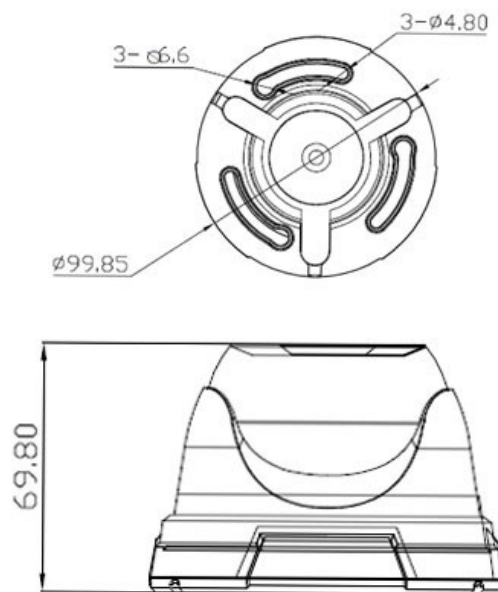

# CP- GTC-D10L2

1 MP HD Astra HD IR Dome Camera - 20 Mtr.

**Astra** HD  
camera

## Main Features

- 1 MP HQIS Pro Image Sensor
- 25/30fps@720P
- Day/Night(ICR), AWB, AGC, BLC
- Plug-n-Play HD/SD Camera
- 3.6mm Lens (2.8 mm Optional)
- Equipped with fine IR LEDs for clearer night vision
- IR Range of 20 Mtr.
- Compatible with HDx, AHD, HDCVI, CVBS and HDTVI DVRs

## Specification

1 MP HQIS Pro Image Sensor  
Color(0.1Lux),White and Black(0.01Lux IR LED On)  
1/50s(1/60s)-1/100,000s (Auto/Fixed)  
Auto  
Auto  
3.6mm (2.8 mm Optional)  
≥52dB  
Auto  
720P  
1.0Vp-p Composite Output (75Ω / BNC), HD-AHD(720P) \ HD-TVI(720P) \ HD-CVI(720P)\  
CVBS, AHD Default setting  
Support  
IR Range of 20 Mtr.  
24pcsφ5mm  
-20°C~+55°C  
10% ~ 90%  
DC12V(+/-10%)  
0.4W(2.5W after IR LED Powered on)  
99.85mm x 99.85mm x 69.80mm  
0.15KG